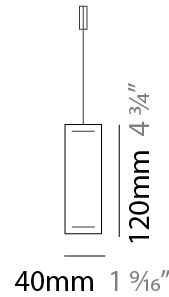

PROJECT _____
TYPE _____
SPECIFIER _____
QUANTITY _____
DATE _____

LED120 SUSPENSION

D71026-

base number   Color   Finish
Temperature   Options

1. To build a product code in our configurator select the specify button on the base model # product page
2. To build a manual product code on this datasheet choose from the options listed below in blue font and add the suffix to the base model #

GENERAL

Series: Woodlin
Subseries: LED120
Brand: Tunto
Division: Design
Mounting Type: Suspension
Mounting Location: Ceiling
Subcategory: Profile

PHYSICAL

Shape: Rectangle
Length (mm): 1600
Length (in): 63
Width (mm): 40
Width (in): 1 9/16
Height (mm): 120
Height (in): 4 3/4
Max. Overall Height (mm): 2120
Max. Overall Height (in): 83 7/16
Light Distribution: Direct / Indirect
Diffuser: Opal
Fixture Finish: WAL / ASH / OAK / BLK / WHI
Fixture Material: Wood
Cable Details: 2000mm / 78 3/4"

ELECTRICAL

Lamp Type: LED
Input Wattage (W): 74
Total Output Wattage (W): 63
Dimming: Tri-Mode (Non-Dimming and Phase Dimming (120Vac only) and 0-10V Dimming)
Driver Included: Yes
Driver Location: Integrated
Driver Type: Constant Current - Universal
Driver Class: Class 2
Input Voltage (V): 120 - 277
Constant Current (MA): 700

LED

Color Temperature (°K): 2700 / 3000 / 4000
Max. Delivered Lumen (lm): 3600
CRI: >93 CRI
Lamp Life (hrs): 50000

OPTICAL

RATINGS AND CERTIFICATIONS

Certified By: Certified for North American Standards
IP rating: IP20